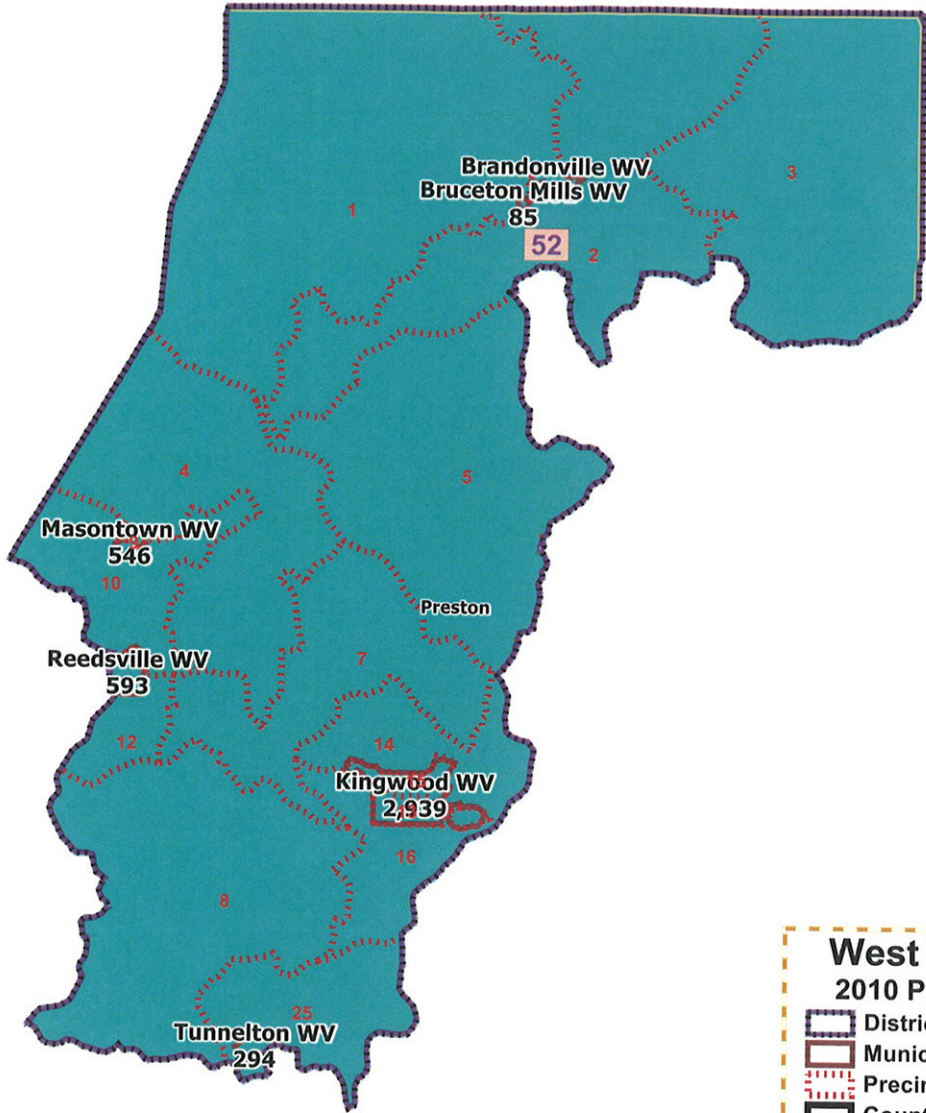

District: 52

**West Virginia
2010 Populations**

- Districts
- Municipality
- Precincts
- County
- State
- New District

House Final Plan 2X